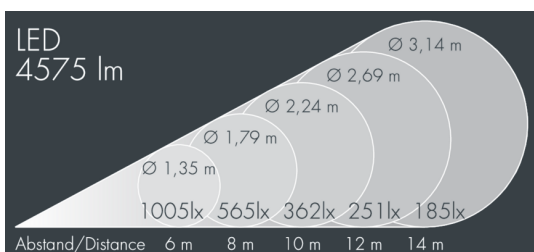

Superlight Compact LED

8 890 055 119

48 W, 4575 lm, 4000 K neutral white, DALI, narrow beam 12°

Customized solutions and modifications are possible: Special RAL, DB or NCS colours as polyester powder coat, luminaires in 2700 K and other colour temperatures and versions for high ambient temperature.

Specification text

housing made of die-cast aluminum AlSi12, polyester powder coated by high-quality and UV-stabilized coating process, Colour: silver grey, all exterior parts are stainless steel, tempered safety glass, anti-reflective coating from 1 side, dark screenprint, silicon gasket, closure with 4 stainless steel screws, powder coated aluminum mounting bracket with tilt scale: 2 drilled holes \varnothing 8.5 mm, spacing 70 mm, 1 centre hole \varnothing 17 mm, tilt range: 120°, cable gland: M20, connecting terminal: 5 pole, highly efficient anodized rotationally symmetrical reflector with matt finish, integral driver (DALI), CRI > 80, max 3 SDCM, service life L90/B10 > 50.000 h, Beam angle (FWHM): 12°, luminous flux: 4575 lm, wattage: 48 W, delivered lumens 95 lm/W, protection type IP67, protection class I, impact resistance IK08, windage area 0,04 m², dimensions (L×H×W): 192 × 162 × 140 mm, weight 2.6 kg

IP67 IK08

Specification

Wattage	48 W	Beam angle (FWHM)	12°
Delivered lumens	95 lm/W	Housing colour	silver grey
Light source	LED 4000 K	Power supply cable	\varnothing 6 – 13 mm
Color Rendering Index	CRI > 80	Protection type	IP67
Colour tolerance	max 3 SDCM	Protection class	I
Lifetime ta 25° C	L90/B10 > 50.000 h	Impact resistance	IK08
Control gear	DALI	Windage area	0,04m ²
Input voltage AC	220 – 240 V	Dimensions	192 × 162 × 140 mm
Input voltage DC	195 – 255 V	Weight	2,60 kg
Voltage protection	4 kV L/N 2 kV L/PE	Max. ambient temperature ta	40°
Luminaires per B16A / C16A	36 / 61		