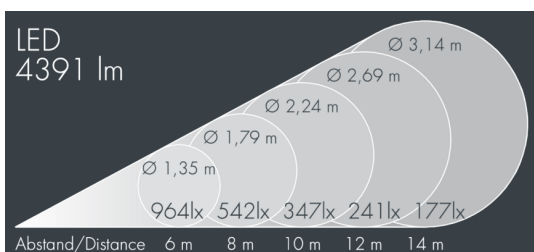

Superlight Compact LED

8 890 056 119

48 W, 4391 lm, 3000 K warm white, DALI, narrow beam 12°

Customized solutions and modifications are possible: Special RAL, DB or NCS colours as polyester powder coat, luminaires in 2700 K and other colour temperatures and versions for high ambient temperature.

Specification text

housing made of die-cast aluminum AlSi12, polyester powder coated by high-quality and UV-stabilized coating process, Colour: silver grey, all exterior parts are stainless steel, tempered safety glass, anti-reflective coating from 1 side, dark screenprint, silicon gasket, closure with 4 stainless steel screws, powder coated aluminum mounting bracket with tilt scale: 2 drilled holes \varnothing 8.5 mm, spacing 70 mm, 1 centre hole \varnothing 17 mm, tilt range: 120°, cable gland: M20, connecting terminal: 5 pole, highly efficient anodized rotationally symmetrical reflector with matt finish, integral driver (DALI), CRI > 80, max 3 SDCM, service life L90/B10 > 50.000 h, Beam angle (FWHM): 12°, luminous flux: 4391 lm, wattage: 48 W, delivered lumens 91 lm/W, protection type IP67, protection class I, impact resistance IK08, windage area 0,04 m², dimensions (L×H×W): 192 × 162 × 140 mm, weight 2.6 kg

IP67 IK08

Specification

Wattage	48 W	Beam angle (FWHM)	12°
Delivered lumens	91 lm/W	Housing colour	silver grey
Light source	LED 3000 K	Power supply cable	\varnothing 6 – 13 mm
Color Rendering Index	CRI > 80	Protection type	IP67
Colour tolerance	max 3 SDCM	Protection class	I
Lifetime ta 25° C	L90/B10 > 50.000 h	Impact resistance	IK08
Control gear	DALI	Windage area	0,04m ²
Input voltage AC	220 – 240 V	Dimensions	192 × 162 × 140 mm
Input voltage DC	195 – 255 V	Weight	2,60 kg
Voltage protection	4 kV L/N 2 kV L/PE	Max. ambient temperature ta	40°
Luminaires per B16A / C16A	36 / 61		