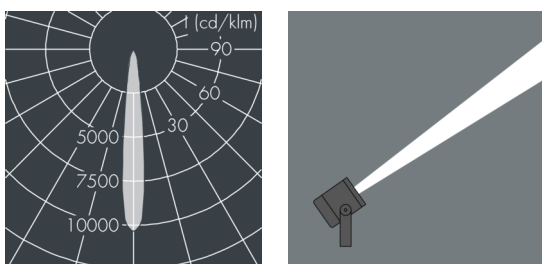

Superlight Compact LED

8 890 065 419

48 W, 4575 lm, 4000 K neutral white,
narrow beam 12°

Customized solutions and modifications are possible: Special RAL, DB or NCS colours as polyester powder coat, luminaires in 2700 K and other colour temperatures and versions for high ambient temperature.

Specification text

housing made of die-cast aluminum AlSi12, polyester powder coated by high-quality and UV-stabilized coating process, Colour: white RAL 9002, all exterior parts are stainless steel, tempered safety glass, anti-reflective coating from 1 side, dark screenprint, silicon gasket, closure with 4 stainless steel screws, powder coated aluminum mounting bracket with tilt scale: 2 drilled holes Ø 8.5 mm, spacing 70 mm, 1 centre hole Ø 17 mm, tilt range: 120°, cable gland: 2 x M20, cable entry: 2, connecting terminal: 3 pole, highly efficient anodized rotationally symmetrical reflector with matt finish, integral driver (AC/DC), CRI > 80, max 3 SDCM, service life L90/B10 > 50.000 h, Beam angle (FWHM): 12°, luminous flux: 4575 lm, wattage: 48 W, delivered lumens 95 lm/W, protection type IP67, protection class I, impact resistance IK08, windage area 0,04 m², dimensions (L×H×W): 192 × 162 × 140 mm, weight 2.6 kg

IP 67 IK 08

Specification

Wattage	48 W	Beam angle (FWHM)	12°
Delivered lumens	95 lm/W	Housing colour	white RAL 9002
Light source	LED 4000 K	Power supply cable	Ø 6 – 13 mm
Color Rendering Index	CRI > 80	Protection type	IP67
Colour tolerance	max 3 SDCM	Protection class	I
Lifetime ta 25° C	L90/B10 > 50.000 h	Impact resistance	IK08
Control gear	on / off	Windage area	0,04m ²
Input voltage AC	220 – 240 V	Dimensions	192 × 162 × 140 mm
Input voltage DC	195 – 255 V	Weight	2,60 kg
Voltage protection	4 kV L/N 2 kV L/PE	Max. ambient temperature ta	40°
Luminaires per B16A / C16A	34 / 57		