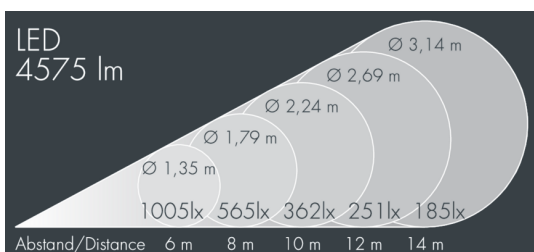

Superlight Compact LED

8 890 065 419

48 W, 4575 lm, 4000 K neutral white,
narrow beam 12°

Customized solutions and modifications are possible: Special RAL, DB or NCS colours as polyester powder coat, luminaires in 2700 K and other colour temperatures and versions for high ambient temperature.

Specification text

housing made of die-cast aluminum AlSi12, polyester powder coated by high-quality and UV-stabilized coating process, Colour: white RAL 9002, all exterior parts are stainless steel, tempered safety glass, anti-reflective coating from 1 side, dark screenprint, silicon gasket, closure with 4 stainless steel screws, powder coated aluminum mounting bracket with tilt scale: 2 drilled holes Ø 8.5 mm, spacing 70 mm, 1 centre hole Ø 17 mm, tilt range: 120°, cable gland: 2 x M20, cable entry: 2, connecting terminal: 3 pole, highly efficient anodized rotationally symmetrical reflector with matt finish, integral driver (AC/DC), CRI > 80, max 3 SDCM, service life L90/B10 > 50.000 h, Beam angle (FWHM): 12°, luminous flux: 4575 lm, wattage: 48 W, delivered lumens 95 lm/W, protection type IP67, protection class I, impact resistance IK08, windage area 0,04 m², dimensions (L×H×W): 192 × 162 × 140 mm, weight 2.6 kg

IP 67 IK 08

Specification

Wattage	48 W	Beam angle (FWHM)	12°
Delivered lumens	95 lm/W	Housing colour	white RAL 9002
Light source	LED 4000 K	Power supply cable	Ø 6 – 13 mm
Color Rendering Index	CRI > 80	Protection type	IP67
Colour tolerance	max 3 SDCM	Protection class	I
Lifetime ta 25° C	L90/B10 > 50.000 h	Impact resistance	IK08
Control gear	on / off	Windage area	0,04m ²
Input voltage AC	220 – 240 V	Dimensions	192 × 162 × 140 mm
Input voltage DC	195 – 255 V	Weight	2,60 kg
Voltage protection	4 kV L/N 2 kV L/PE	Max. ambient temperature ta	40°
Luminaires per B16A / C16A	34 / 57		