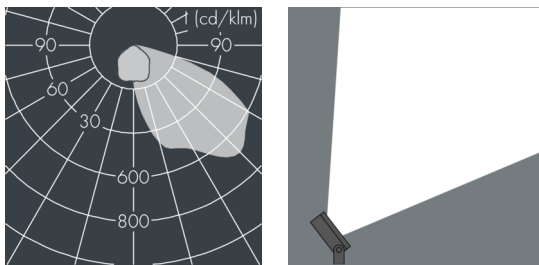

## Superlight LED 3+

8 888 066 149

4 × 38 W, 15171 lm, 3000 K warm white, DALI, asymmetrical 45°

Customized solutions and modifications are possible: Special RAL, DB or NCS colours as polyester powder coat, luminaires in 2700 K and other colour temperatures and versions for high ambient temperature.

## Specification text

housing made of die-cast aluminum ALSi12, polyester powder coated by high-quality and UV-stabilized coating process, Colour: white RAL 9002, all exterior parts are stainless steel, tempered safety glass, anti-reflective coating from 1 side, dark screenprint, silicon gasket, closure with 4 stainless steel screws, mounting bracket powder coated aluminum: 2 drilled holes  $\varnothing$  8.5 mm, spacing 50-70 mm, 1 centre hole  $\varnothing$  17 mm, tilt range: 118°, cable gland: M20, connecting terminal: 5 pole, highly efficient reflector, integral driver (AC/DC), CRI > 80, max 2 SDCM, service life L90/B10 > 50.000 h, Beam angle (FWHM): 45°, luminous flux: 15171 lm, wattage: 156 W, delivered lumens 97 lm/W, protection type IP67, protection class I, impact resistance IK08, windage area 0,08 m<sup>2</sup>, dimensions (L×H×W): 280 × 160 × 280 mm, weight 11.16 kg

## Specification

Wattage	156 W	Beam angle (FWHM)	45°
Delivered lumens	97 lm/W	Housing colour	white RAL 9002
Light source	LED 3000 K	Power supply cable	$\varnothing$ 6 – 13 mm
Color Rendering Index	CRI > 80	Protection type	IP67
Colour tolerance	max 2 SDCM	Protection class	I
Lifetime ta 25° C	L90/B10 > 50.000 h	Impact resistance	IK08
Control gear	DALI	Windage area	0,08m <sup>2</sup>
Input voltage AC	220 – 240 V	Dimensions	280 × 160 × 280 mm
Input voltage DC	195 – 250 V	Weight	11,16 kg
Voltage protection	6 kV L/N   10 kV L/PE	Max. ambient temperature ta	35°
Luminaires per B16A / C16A	8 / 13		