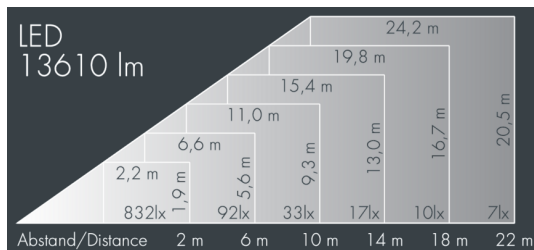

## Superlight LED 3+

8 888 066 149

4 × 38 W, 15171 lm, 3000 K warm white, DALI, asymmetrical 45°

Customized solutions and modifications are possible: Special RAL, DB or NCS colours as polyester powder coat, luminaires in 2700 K and other colour temperatures and versions for high ambient temperature.

## Specification text

housing made of die-cast aluminum ALSi12, polyester powder coated by high-quality and UV-stabilized coating process, Colour: white RAL 9002, all exterior parts are stainless steel, tempered safety glass, anti-reflective coating from 1 side, dark screenprint, silicon gasket, closure with 4 stainless steel screws, mounting bracket powder coated aluminum: 2 drilled holes  $\varnothing$  8.5 mm, spacing 50-70 mm, 1 centre hole  $\varnothing$  17 mm, tilt range: 118°, cable gland: M20, connecting terminal: 5 pole, highly efficient reflector, integral driver (AC/DC), CRI > 80, max 2 SDCM, service life L90/B10 > 50.000 h, Beam angle (FWHM): 45°, luminous flux: 15171 lm, wattage: 156 W, delivered lumens 97 lm/W, protection type IP67, protection class I, impact resistance IK08, windage area 0,08 m<sup>2</sup>, dimensions (L×H×W): 280 × 160 × 280 mm, weight 11.16 kg

## Specification

Wattage	156 W	Beam angle (FWHM)	45°
Delivered lumens	97 lm/W	Housing colour	white RAL 9002
Light source	LED 3000 K	Power supply cable	$\varnothing$ 6 – 13 mm
Color Rendering Index	CRI > 80	Protection type	IP67
Colour tolerance	max 2 SDCM	Protection class	I
Lifetime ta 25° C	L90/B10 > 50.000 h	Impact resistance	IK08
Control gear	DALI	Windage area	0,08m <sup>2</sup>
Input voltage AC	220 – 240 V	Dimensions	280 × 160 × 280 mm
Input voltage DC	195 – 250 V	Weight	11,16 kg
Voltage protection	6 kV L/N   10 kV L/PE	Max. ambient temperature ta	35°
Luminaires per B16A / C16A	8 / 13		