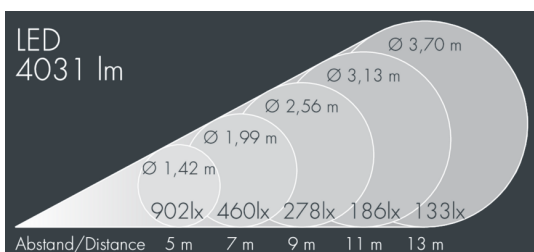

Superlight LED 2

8 886 145 019

40 W, 4031 lm, 4000 K neutral white,
narrow beam 16°

Customized solutions and modifications are possible: Special RAL, DB or NCS colours as polyester powder coat, luminaires in 2700 K and other colour temperatures and versions for high ambient temperature.

Specification text

housing made of die-cast aluminum ALSi12, polyester powder coated by high-quality and UV-stabilized coating process, Colour: black RAL 7021, all exterior parts are stainless steel, tempered safety glass, anti-reflective coating from 1 side, dark screenprint, silicon gasket, closure with 4 stainless steel screws, wall box: 2 drilled holes Ø 7 mm, spacing 110 mm, cable entry 7 - 10 mm, for recessed or surface mounted cable, tilt range: 200°, cable gland: M20, connecting terminal: 3 pole, efficient high gloss aluminum reflector in combination with hybrid lens for narrow beam light distribution in shallow luminaire housing, integral driver (AC/DC), CRI > 80, max 2 SDCM, service life L90/B10 > 50.000 h, Beam angle (FWHM): 16°, luminous flux: 4031 lm, wattage: 40 W, delivered lumens 101 lm/W, protection type IP67, protection class I, impact resistance IK08, windage area 0,047 m², dimensions (L×H×W): 215 × 70 × 215 mm, weight 4 kg

Specification

Wattage	40 W	Beam angle (FWHM)	16°
Delivered lumens	101 lm/W	Housing colour	black RAL 7021
Light source	LED 4000 K	Power supply cable	Ø 6 – 13 mm
Color Rendering Index	CRI > 80	Protection type	IP67
Colour tolerance	max 2 SDCM	Protection class	I
Lifetime ta 25° C	L90/B10 > 50.000 h	Impact resistance	IK08
Control gear	on / off	Windage area	0,047m ²
Input voltage AC	220 – 240 V	Dimensions	215 × 70 × 215 mm
Input voltage DC	195 – 255 V	Weight	4,00 kg
Voltage protection	4 kV L/N 2 kV L/PE	Max. ambient temperature ta	40°
Luminaires per B16A / C16A	30 / 51		