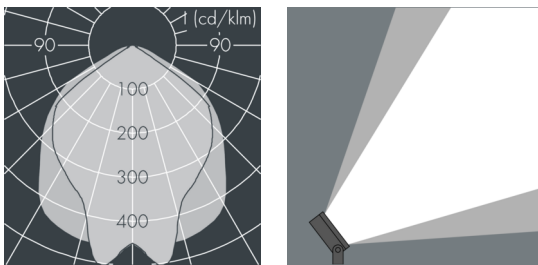

Superlight LED 3

8 887 245 159

2 × 45 W, 10293 lm, 4000 K neutral white, DALI, wide beam 92° / 105°

Customized solutions and modifications are possible: Special RAL, DB or NCS colours as polyester powder coat, luminaires in 2700 K and other colour temperatures and versions for high ambient temperature.

Specification text

housing made of die-cast aluminum ALSi12, polyester powder coated by high-quality and UV-stabilized coating process, Colour: black RAL 7021, all exterior parts are stainless steel, tempered safety glass, anti-reflective coating from 1 side, dark screenprint, silicon gasket, closure with 4 stainless steel screws, for installation on poles Ø 60-100mm, adjustable aluminum mounting base, powder coated: 2 drilled holes Ø 9mm, spacing 75mm, 1 centre hole Ø 17mm, tilt range: 205°, cable gland: M20, connecting terminal: 5 pole, highly efficient aluminum reflector with satin finish, integral driver (DALI), CRI > 80, max 2 SDCM, service life L90/B10 > 50.000 h,

Beam angle (FWHM): 92° / 105°, luminous flux: 10293 lm, wattage: 87 W, delivered lumens 118 lm/W, protection type IP67, protection class I, impact resistance IK08, windage area 0,08 m², dimensions (L×H×W): 280 × 75 × 280 mm, weight 5,6 kg

Specification

Wattage	87 W	Beam angle (FWHM)	92° / 105°
Delivered lumens	118 lm/W	Housing colour	black RAL 7021
Light source	LED 4000 K	Power supply cable	Ø 6 – 13 mm
Color Rendering Index	CRI > 80	Protection type	IP67
Colour tolerance	max 2 SDCM	Protection class	I
Lifetime ta 25° C	L90/B10 > 50.000 h	Impact resistance	IK08
Control gear	DALI	Windage area	0,08m²
Input voltage AC	195 – 278 V	Dimensions	280 × 75 × 280 mm
Input voltage DC	210 – 230 V	Weight	5,60 kg
Voltage protection	6 kV L/N 10 kV L/PE	Max. ambient temperature ta	40°
Luminaires per B16A / C16A	11 / 13		