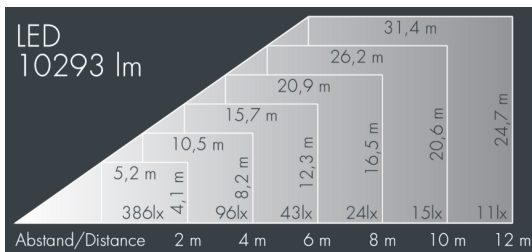

Superlight LED 3

8 887 245 159

2 × 45 W, 10293 lm, 4000 K neutral white, DALI, wide beam 92° / 105°

Customized solutions and modifications are possible: Special RAL, DB or NCS colours as polyester powder coat, luminaires in 2700 K and other colour temperatures and versions for high ambient temperature.

Specification text

housing made of die-cast aluminum ALSi12, polyester powder coated by high-quality and UV-stabilized coating process, Colour: black RAL 7021, all exterior parts are stainless steel, tempered safety glass, anti-reflective coating from 1 side, dark screenprint, silicon gasket, closure with 4 stainless steel screws, for installation on poles Ø 60-100mm, adjustable aluminum mounting base, powder coated: 2 drilled holes Ø 9mm, spacing 75mm, 1 centre hole Ø 17mm, tilt range: 205°, cable gland: M20, connecting terminal: 5 pole, highly efficient aluminum reflector with satin finish, integral driver (DALI), CRI > 80, max 2 SDCM, service life L90/B10 > 50.000 h,

Beam angle (FWHM): 92° / 105°, luminous flux: 10293 lm, wattage: 87 W, delivered lumens 118 lm/W, protection type IP67, protection class I, impact resistance IK08, windage area 0,08 m², dimensions (L×H×W): 280 × 75 × 280 mm, weight 5,6 kg

Specification

Wattage	87 W	Beam angle (FWHM)	92° / 105°
Delivered lumens	118 lm/W	Housing colour	black RAL 7021
Light source	LED 4000 K	Power supply cable	Ø 6 – 13 mm
Color Rendering Index	CRI > 80	Protection type	IP67
Colour tolerance	max 2 SDCM	Protection class	I
Lifetime ta 25° C	L90/B10 > 50.000 h	Impact resistance	IK08
Control gear	DALI	Windage area	0,08m²
Input voltage AC	195 – 278 V	Dimensions	280 × 75 × 280 mm
Input voltage DC	210 – 230 V	Weight	5,60 kg
Voltage protection	6 kV L/N 10 kV L/PE	Max. ambient temperature ta	40°
Luminaires per B16A / C16A	11 / 13		