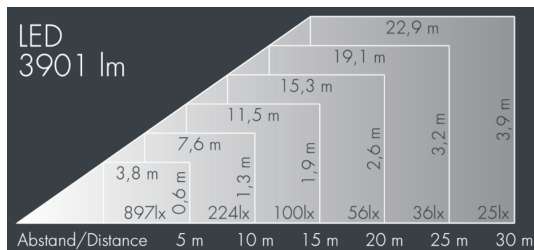

Superlight Nano 5

8 830 045 039

25 × 2,3 W, 3901 lm, 4000 K neutral white,
linear horizontal 7° / 42°

Customized solutions and modifications are possible: Special RAL, DB or NCS colours as polyester powder coat, luminaires in 2700 K and other colour temperatures and versions for high ambient temperature.

Specification text

housing made of corrosion-resistant die-cast aluminum AlSi12, polyester powder coated by high-quality and UV-stabilized coating process, Colour: black RAL 7021, all exterior parts are stainless steel, tempered safety glass, anti-reflective coating from 1 side, dark screenprint, silicon gasket, mounting bracket powder coated aluminum with tilt scale: 2 long holes Ø 8.5 mm, spacing 50 - 70 mm, 1 centre hole Ø 12.5 mm, tilt range: 120°, cable gland: M20, connecting terminal: 3 pole, highly efficient optics made of transparent thermoplastic for precise lighting tasks, integral driver (AC/DC), CRI > 80, max 2 SDCM, service life L90/B10 > 50.000 h, Beam angle (FWHM): 7° / 42°, luminous flux: 3901 lm, wattage: 57 W, delivered lumens 69 lm/W, protection type IP67, protection class I, impact resistance IK08, windage area 0,03 m², dimensions (L×H×W): 165 × 125 × 165 mm, weight 3,05 kg

  IP67 IK08

Specification

Wattage	57 W	Beam angle (FWHM)	7° / 42°
Delivered lumens	69 lm/W	Housing colour	black RAL 7021
Light source	LED 4000 K	Power supply cable	Ø 6 – 13 mm
Color Rendering Index	CRI > 80	Protection type	IP67
Colour tolerance	max 2 SDCM	Protection class	I
Lifetime ta 25° C	L90/B10 > 50.000 h	Impact resistance	IK08
Control gear	on / off	Windage area	0,03m²
Input voltage AC	220 – 240 V	Dimensions	165 × 125 × 165 mm
Input voltage DC	195 – 255 V	Weight	3,05 kg
Voltage protection	4 kV L/N 4 kV L/PE	Max. ambient temperature ta	35°
Luminaires per B16A / C16A	24 / 41		