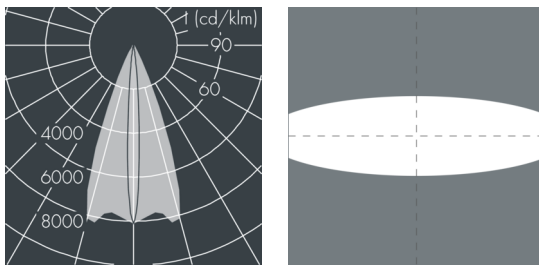

Superlight Nano 5

8 830 045 039

25 × 2,3 W, 3901 lm, 4000 K neutral white,
linear horizontal 7° / 42°

Customized solutions and modifications are possible: Special RAL, DB or NCS colours as polyester powder coat, luminaires in 2700 K and other colour temperatures and versions for high ambient temperature.

Specification text

housing made of corrosion-resistant die-cast aluminum AlSi12, polyester powder coated by high-quality and UV-stabilized coating process, Colour: black RAL 7021, all exterior parts are stainless steel, tempered safety glass, anti-reflective coating from 1 side, dark screenprint, silicon gasket, mounting bracket powder coated aluminum with tilt scale: 2 long holes Ø 8.5 mm, spacing 50 - 70 mm, 1 centre hole Ø 12.5 mm, tilt range: 120°, cable gland: M20, connecting terminal: 3 pole, highly efficient optics made of transparent thermoplastic for precise lighting tasks, integral driver (AC/DC), CRI > 80, max 2 SDCM, service life L90/B10 > 50.000 h, Beam angle (FWHM): 7° / 42°, luminous flux: 3901 lm, wattage: 57 W, delivered lumens 69 lm/W, protection type IP67, protection class I, impact resistance IK08, windage area 0,03 m², dimensions (L×H×W): 165 × 125 × 165 mm, weight 3,05 kg

  IP67 IK08

Specification

Wattage	57 W	Beam angle (FWHM)	7° / 42°
Delivered lumens	69 lm/W	Housing colour	black RAL 7021
Light source	LED 4000 K	Power supply cable	Ø 6 – 13 mm
Color Rendering Index	CRI > 80	Protection type	IP67
Colour tolerance	max 2 SDCM	Protection class	I
Lifetime ta 25° C	L90/B10 > 50.000 h	Impact resistance	IK08
Control gear	on / off	Windage area	0,03m²
Input voltage AC	220 – 240 V	Dimensions	165 × 125 × 165 mm
Input voltage DC	195 – 255 V	Weight	3,05 kg
Voltage protection	4 kV L/N 4 kV L/PE	Max. ambient temperature ta	35°
Luminaires per B16A / C16A	24 / 41		