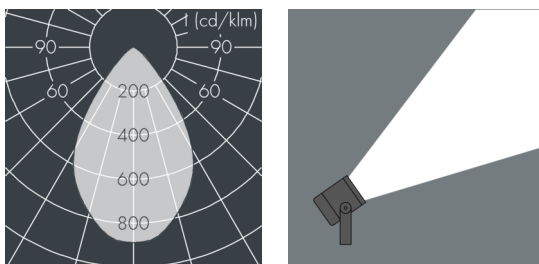

Superlight Nano 5

8 830 045 259

25 × 2,3 W, 4070 lm, 4000 K neutral white, 1-10V, wide beam 66°

Customized solutions and modifications are possible: Special RAL, DB or NCS colours as polyester powder coat, luminaires in 2700 K and other colour temperatures and versions for high ambient temperature.

Specification text

housing made of corrosion-resistant die-cast aluminum AlSi12, polyester powder coated by high-quality and UV-stabilized coating process, Colour: black RAL 7021, all exterior parts are stainless steel, tempered safety glass, anti-reflective coating from 1 side, dark screenprint, silicon gasket, mounting bracket powder coated aluminum with tilt scale: 2 long holes \varnothing 8.5 mm, spacing 50 - 70 mm, 1 centre hole \varnothing 12.5 mm, tilt range: 120°, cable gland: M20, connecting terminal: 5 pole, highly efficient optics made of transparent thermoplastic for precise lighting tasks, integral 1-10 V driver, CRI > 80, max 2 SDCM, service life L90/B10 > 50.000 h, Beam angle (FWHM): 66°, luminous flux: 4070 lm, wattage: 57 W, delivered lumens 71 lm/W, protection type IP67, protection class I, impact resistance IK08, windage area 0,03 m², dimensions (L×H×W): 165 × 125 × 165 mm, weight 3.05 kg

Specification

Wattage	57 W	Beam angle (FWHM)	66°
Delivered lumens	71 lm/W	Housing colour	black RAL 7021
Light source	LED 4000 K	Power supply cable	\varnothing 6 - 13 mm
Color Rendering Index	CRI > 80	Protection type	IP67
Colour tolerance	max 2 SDCM	Protection class	I
Lifetime ta 25° C	L90/B10 > 50.000 h	Impact resistance	IK08
Control gear	1-10V	Windage area	0,03m ²
Input voltage AC	110 - 240 V	Dimensions	165 × 125 × 165 mm
Input voltage DC	190 - 250 V	Weight	3,05 kg
Voltage protection	4 kV L/N 5 kV L/PE	Max. ambient temperature ta	35°
Luminaires per B16A / C16A	30 / 51		