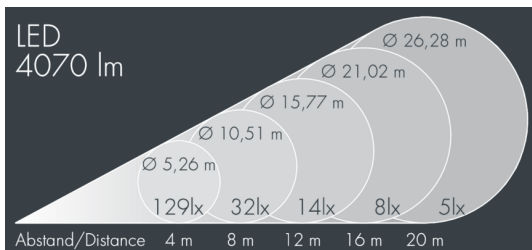

Superlight Nano 5

8 830 045 259

25 × 2,3 W, 4070 lm, 4000 K neutral white, 1-10V, wide beam 66°

Customized solutions and modifications are possible: Special RAL, DB or NCS colours as polyester powder coat, luminaires in 2700 K and other colour temperatures and versions for high ambient temperature.

Specification text

housing made of corrosion-resistant die-cast aluminum AlSi12, polyester powder coated by high-quality and UV-stabilized coating process, Colour: black RAL 7021, all exterior parts are stainless steel, tempered safety glass, anti-reflective coating from 1 side, dark screenprint, silicon gasket, mounting bracket powder coated aluminum with tilt scale: 2 long holes \varnothing 8.5 mm, spacing 50 - 70 mm, 1 centre hole \varnothing 12.5 mm, tilt range: 120°, cable gland: M20, connecting terminal: 5 pole, highly efficient optics made of transparent thermoplastic for precise lighting tasks, integral 1-10 V driver, CRI > 80, max 2 SDCM, service life L90/B10 > 50.000 h, Beam angle (FWHM): 66°, luminous flux: 4070 lm, wattage: 57 W, delivered lumens 71 lm/W, protection type IP67, protection class I, impact resistance IK08, windage area 0,03 m², dimensions (L×H×W): 165 × 125 × 165 mm, weight 3.05 kg

Specification

Wattage	57 W	Beam angle (FWHM)	66°
Delivered lumens	71 lm/W	Housing colour	black RAL 7021
Light source	LED 4000 K	Power supply cable	\varnothing 6 - 13 mm
Color Rendering Index	CRI > 80	Protection type	IP67
Colour tolerance	max 2 SDCM	Protection class	I
Lifetime ta 25° C	L90/B10 > 50.000 h	Impact resistance	IK08
Control gear	1-10V	Windage area	0,03m ²
Input voltage AC	110 - 240 V	Dimensions	165 × 125 × 165 mm
Input voltage DC	190 - 250 V	Weight	3,05 kg
Voltage protection	4 kV L/N 5 kV L/PE	Max. ambient temperature ta	35°
Luminaires per B16A / C16A	30 / 51		