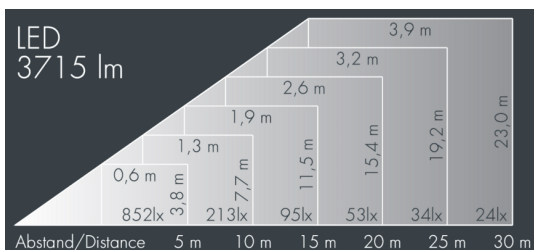

Superlight Nano 5

8 830 066 629

25 × 2,3 W, 3715 lm, 3000 K warm white, 1-10V,
linear vertical 42° / 7°

Customized solutions and modifications are possible: Special RAL, DB or NCS colours as polyester powder coat, luminaires in 2700 K and other colour temperatures and versions for high ambient temperature.

Specification text

housing made of corrosion-resistant die-cast aluminum AlSi12, polyester powder coated by high-quality and UV-stabilized coating process, Colour: white RAL 9002, all exterior parts are stainless steel, tempered safety glass, anti-reflective coating from 1 side, dark screenprint, silicon gasket, mounting bracket powder coated aluminum with tilt scale: 2 long holes Ø 8.5 mm, spacing 50 - 70 mm, 1 centre hole Ø 12.5 mm, tilt range: 120°, cable gland: 2 × M20, cable entry: 2, connecting terminal: 5 pole, highly efficient optics made of transparent thermoplastic for precise lighting tasks, integral 1-10 V driver, CRI > 80, max 2 SDCM, service life L90/B10 > 50.000 h, Beam angle (FWHM): 42° / 7°, luminous flux: 3715 lm, wattage: 57 W, delivered lumens 65 lm/W, protection type IP67, protection class I, impact resistance IK08, windage area 0,03 m², dimensions (L×H×W): 165 × 125 × 165 mm, weight 3,05 kg

Specification

Wattage	57 W	Beam angle (FWHM)	42° / 7°
Delivered lumens	65 lm/W	Housing colour	white RAL 9002
Light source	LED 3000 K	Power supply cable	Ø 6 – 13 mm
Color Rendering Index	CRI > 80	Protection type	IP67
Colour tolerance	max 2 SDCM	Protection class	I
Lifetime ta 25° C	L90/B10 > 50.000 h	Impact resistance	IK08
Control gear	1-10V	Windage area	0,03m²
Input voltage AC	110 – 240 V	Dimensions	165 × 125 × 165 mm
Input voltage DC	190 – 250 V	Weight	3,05 kg
Voltage protection	4 kV L/N 5 kV L/PE	Max. ambient temperature ta	35°
Luminaires per B16A / C16A	30 / 51		