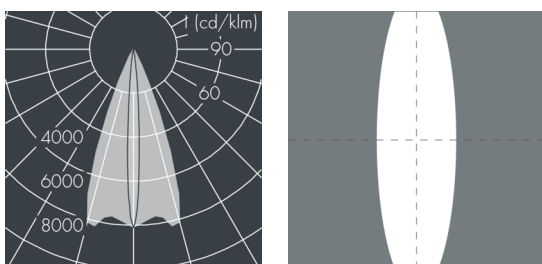

Superlight Nano 5

8 830 066 629

25 × 2,3 W, 3715 lm, 3000 K warm white, 1-10V,
linear vertical 42° / 7°

Customized solutions and modifications are possible: Special RAL, DB or NCS colours as polyester powder coat, luminaires in 2700 K and other colour temperatures and versions for high ambient temperature.

Specification text

housing made of corrosion-resistant die-cast aluminum AlSi12, polyester powder coated by high-quality and UV-stabilized coating process, Colour: white RAL 9002, all exterior parts are stainless steel, tempered safety glass, anti-reflective coating from 1 side, dark screenprint, silicon gasket, mounting bracket powder coated aluminum with tilt scale: 2 long holes Ø 8.5 mm, spacing 50 - 70 mm, 1 centre hole Ø 12.5 mm, tilt range: 120°, cable gland: 2 × M20, cable entry: 2, connecting terminal: 5 pole, highly efficient optics made of transparent thermoplastic for precise lighting tasks, integral 1-10 V driver, CRI > 80, max 2 SDCM, service life L90/B10 > 50.000 h, Beam angle (FWHM): 42° / 7°, luminous flux: 3715 lm, wattage: 57 W, delivered lumens 65 lm/W, protection type IP67, protection class I, impact resistance IK08, windage area 0,03 m², dimensions (L×H×W): 165 × 125 × 165 mm, weight 3,05 kg

Specification

Wattage	57 W	Beam angle (FWHM)	42° / 7°
Delivered lumens	65 lm/W	Housing colour	white RAL 9002
Light source	LED 3000 K	Power supply cable	Ø 6 – 13 mm
Color Rendering Index	CRI > 80	Protection type	IP67
Colour tolerance	max 2 SDCM	Protection class	I
Lifetime ta 25° C	L90/B10 > 50.000 h	Impact resistance	IK08
Control gear	1-10V	Windage area	0,03m²
Input voltage AC	110 – 240 V	Dimensions	165 × 125 × 165 mm
Input voltage DC	190 – 250 V	Weight	3,05 kg
Voltage protection	4 kV L/N 5 kV L/PE	Max. ambient temperature ta	35°
Luminaires per B16A / C16A	30 / 51		