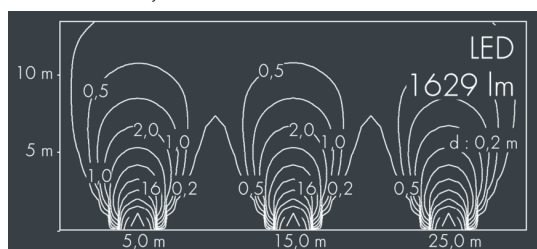

## Uplight 220

8 664 115 259

19 W, 1629 lm, 4000 K neutral white, 1-10V, wide beam, adjustable 42°

Customized solutions and modifications are possible: Special RAL, DB or NCS colours as polyester powder coat, luminaires in 2700 K and other colour temperatures and versions for high ambient temperature.

## Specification text

housing of corrosion-resistant die-cast aluminum AlSi12, double polyester powder coated by high-quality and UV-stabilized coating process, Colour: black RAL 7021, all exterior parts are stainless steel, tempered safety glass flush with frame, anti-reflective coating from 1 side, with slip resistant glass, surface with square pattern print, for loads up to max. 5000 kg (according to IEC / EN 60598-2-13), silicon gasket, cover frame and closure with 6 stainless steel screws, cable gland: M20, connecting terminal: 5 pole, highly efficient anodized rotationally symmetrical reflector, lockable, tilt range: 0-20°, lockable, with Heatslide mechanism for optimal heat dissipation, 0,8 m cable Ho7RN-F5G1, integral driver (1-10V), CRI > 80, 3 SCDM, service life L80/B20 > 50.000 h, Beam angle (FWHM): 42°, luminous flux: 1629 lm, wattage: 19 W, delivered lumens 86 lm/W, protection type IP68, protection class I, impact resistance IK10, dimensions: Ø 220 mm, width 152 mm, weight 3.9 kg

## Specification

Wattage	19 W	Beam angle (FWHM)	42°
Delivered lumens	86 lm/W	Housing colour	black RAL 7021
Light source	LED 4000 K	Protection type	IP68
Color Rendering Index	CRI > 80	Protection class	I
Colour tolerance	3 SCDM	Impact resistance	IK10
Lifetime to 25° C	L80/B20 > 50.000 h	Dimensions	Ø 220 mm, width 152 mm
Control gear	1-10V	Weight	3,90 kg
Input voltage AC	100 – 280 V	Max. ambient temperature to	45°
Voltage protection	2 kV L/N   4 kV L/PE		
Luminaires per B16A / C16A	63 / 105		