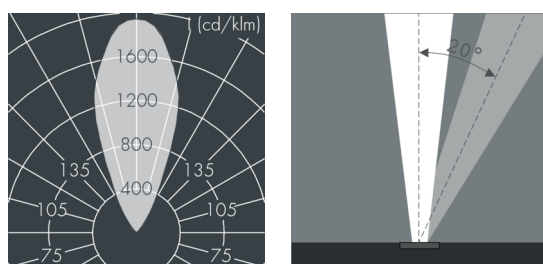

## Uplight 220

8 664 115 259

19 W, 1629 lm, 4000 K neutral white, 1-10V, wide beam, adjustable 42°

Customized solutions and modifications are possible: Special RAL, DB or NCS colours as polyester powder coat, luminaires in 2700 K and other colour temperatures and versions for high ambient temperature.

## Specification text

housing of corrosion-resistant die-cast aluminum AlSi12, double polyester powder coated by high-quality and UV-stabilized coating process, Colour: black RAL 7021, all exterior parts are stainless steel, tempered safety glass flush with frame, anti-reflective coating from 1 side, with slip resistant glass, surface with square pattern print, for loads up to max. 5000 kg (according to IEC / EN 60598-2-13), silicon gasket, cover frame and closure with 6 stainless steel screws, cable gland: M20, connecting terminal: 5 pole, highly efficient anodized rotationally symmetrical reflector, lockable, tilt range: 0-20°, lockable, with Heatslide mechanism for optimal heat dissipation, 0,8 m cable Ho7RN-F5G1, integral driver (1-10V), CRI > 80, 3 SCDM, service life L80/B20 > 50.000 h, Beam angle (FWHM): 42°, luminous flux: 1629 lm, wattage: 19 W, delivered lumens 86 lm/W, protection type IP68, protection class I, impact resistance IK10, dimensions: Ø 220 mm, width 152 mm, weight 3.9 kg

## Specification

Wattage	19 W	Beam angle (FWHM)	42°
Delivered lumens	86 lm/W	Housing colour	black RAL 7021
Light source	LED 4000 K	Protection type	IP68
Color Rendering Index	CRI > 80	Protection class	I
Colour tolerance	3 SCDM	Impact resistance	IK10
Lifetime to 25° C	L80/B20 > 50.000 h	Dimensions	Ø 220 mm, width 152 mm
Control gear	1-10V	Weight	3,90 kg
Input voltage AC	100 – 280 V	Max. ambient temperature to	45°
Voltage protection	2 kV L/N   4 kV L/PE		
Luminaires per B16A / C16A	63 / 105		