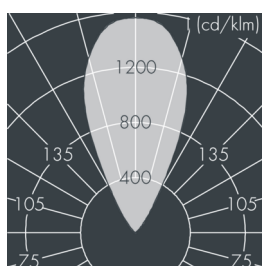

Uplight 260

8 666 116 159

40 W, 3808 lm, 3000 K warm white, DALI, wide beam, adjustable 49°

Customized solutions and modifications are possible: Special RAL, DB or NCS colours as polyester powder coat, luminaires in 2700 K and other colour temperatures and versions for high ambient temperature.

Specification text

housing of corrosion-resistant die-cast aluminum AlSi112, double polyester powder coated by high-quality and UV-stabilized coating process, Colour: black RAL 7021, all exterior parts are stainless steel, tempered safety glass flush with frame, anti-reflective coating from 1 side, with slip resistant glass, surface with square pattern print, for loads up to max. 4500 kg (according to IEC / EN 60598-2-13), silicon gasket, cover frame and closure with 6 stainless steel screws, cable gland: M20, connecting terminal: 5 pole, highly efficient anodized rotationally symmetrical reflector, lockable, tilt range: 0-20°, lockable, with Heatslide mechanism for optimal heat dissipation, 0,8 m cable Ho7RN-F5G1, integral driver (DALI), CRI > 80, 2 DCDM, service life L90/B10 > 50.000 h, Beam angle (FWHM): 49°, luminous flux: 3808 lm, wattage: 40 W, delivered lumens 95 lm/W, protection type IP68 (1,5 m), protection class I, impact resistance IK10, dimensions: Ø 260 mm, width 152 mm, weight 5,6 kg

Specification

Wattage	40 W	Beam angle (FWHM)	49°
Delivered lumens	95 lm/W	Housing colour	black RAL 7021
Light source	LED 3000 K	Protection type	IP68 (1,5 m)
Color Rendering Index	CRI > 80	Protection class	I
Colour tolerance	2 DCDM	Impact resistance	IK10
Lifetime ta 25° C	L90/B10 > 50.000 h	Dimensions	Ø 260 mm, width 152 mm
Control gear	DALI	Weight	5,60 kg
Input voltage AC	110 – 240 V		
Input voltage DC	195 – 240 V		
Voltage protection	3 kV L/N 4 kV L/PE		
Luminaires per B16A / C16A	30 / 51		