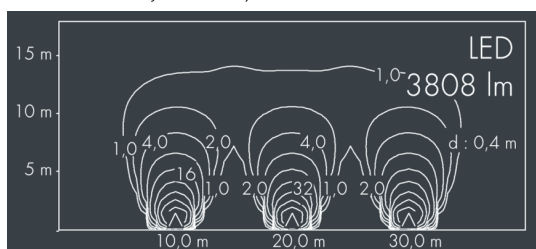

Uplight 260

8 666 116 159

40 W, 3808 lm, 3000 K warm white, DALI, wide beam, adjustable 49°

Customized solutions and modifications are possible: Special RAL, DB or NCS colours as polyester powder coat, luminaires in 2700 K and other colour temperatures and versions for high ambient temperature.

Specification text

housing of corrosion-resistant die-cast aluminum AlSi112, double polyester powder coated by high-quality and UV-stabilized coating process, Colour: black RAL 7021, all exterior parts are stainless steel, tempered safety glass flush with frame, anti-reflective coating from 1 side, with slip resistant glass, surface with square pattern print, for loads up to max. 4500 kg (according to IEC / EN 60598-2-13), silicon gasket, cover frame and closure with 6 stainless steel screws, cable gland: M20, connecting terminal: 5 pole, highly efficient anodized rotationally symmetrical reflector, lockable, tilt range: 0-20°, lockable, with Heatslide mechanism for optimal heat dissipation, 0,8 m cable Ho7RN-F5G1, integral driver (DALI), CRI > 80, 2 DCDM, service life L90/B10 > 50.000 h, Beam angle (FWHM): 49°, luminous flux: 3808 lm, wattage: 40 W, delivered lumens 95 lm/W, protection type IP68 (1,5 m), protection class I, impact resistance IK10, dimensions: Ø 260 mm, width 152 mm, weight 5,6 kg

Specification

Wattage	40 W	Beam angle (FWHM)	49°
Delivered lumens	95 lm/W	Housing colour	black RAL 7021
Light source	LED 3000 K	Protection type	IP68 (1,5 m)
Color Rendering Index	CRI > 80	Protection class	I
Colour tolerance	2 DCDM	Impact resistance	IK10
Lifetime ta 25° C	L90/B10 > 50.000 h	Dimensions	Ø 260 mm, width 152 mm
Control gear	DALI	Weight	5,60 kg
Input voltage AC	110 – 240 V		
Input voltage DC	195 – 240 V		
Voltage protection	3 kV L/N 4 kV L/PE		
Luminaires per B16A / C16A	30 / 51		