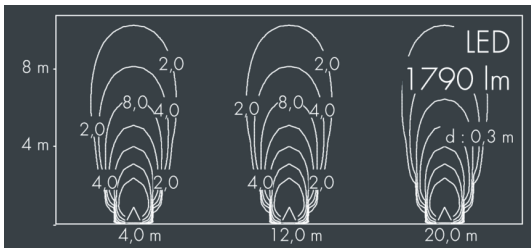

Uplight 250

8 667 016 049

18 W, 1790 lm, 3000 K warm white,
medium wide beam, adjustable 28°

Customized solutions and modifications are possible: Special RAL, DB or NCS colours as polyester powder coat, luminaires in 2700 K and other colour temperatures and versions for high ambient temperature.

Specification text

housing of corrosion-resistant die-cast aluminum AlSi12, double polyester powder coated by high-quality and UV-stabilized coating process, Colour: black RAL 7021, all exterior parts are stainless steel, tempered safety glass flush with frame, anti-reflective coating from 1 side, dark screenprint, for loads up to max. 4500 kg (according to IEC / EN 60598-2-13), silicon gasket, cover frame and closure with 6 stainless steel screws, cable gland: M20, connecting terminal: 3 pole, highly efficient anodized rotationally symmetrical reflector, lockable, tilt range: 0-20°, lockable, with tight lock mechanism for pivoting on the container of the light housing, with heatslide mechanism for optimal heat dissipation, 0,8 m cable Ho7RN-F3G1, integral driver (AC), CRI > 80, max 3 SDCM, service life L80/B20 > 50.000 h, Beam angle (FWHM): 28°, luminous flux: 1790 lm, wattage: 18 W, delivered lumens 99 lm/W, protection type IP67, protection class I, impact resistance IK10, dimensions: Ø 250 mm, width 216 mm, weight 5.4 kg

Wattage	18 W	Beam angle (FWHM)	28°
Delivered lumens	99 lm/W	Housing colour	black RAL 7021
Light source	LED 3000 K	Protection type	IP67
Color Rendering Index	CRI > 80	Protection class	I
Colour tolerance	max 3 SDCM	Impact resistance	IK10
Lifetime ta 25° C	L80/B20 > 50.000 h	Dimensions	Ø 250 mm, width 216 mm
Control gear	on / off	Weight	5,40 kg
Input voltage AC	220 – 250 V	Max. ambient temperature ta	40°
Voltage protection	2 kV L/N 4 kV L/PE		
Luminaires per B16A / C16A	69 / 81		