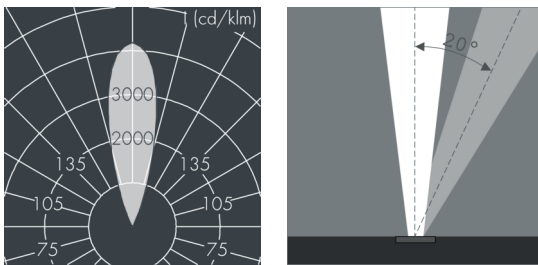

Uplight 250

8 667 016 049

18 W, 1790 lm, 3000 K warm white,
medium wide beam, adjustable 28°

Customized solutions and modifications are possible: Special RAL, DB or NCS colours as polyester powder coat, luminaires in 2700 K and other colour temperatures and versions for high ambient temperature.

Specification text

housing of corrosion-resistant die-cast aluminum AlSi12, double polyester powder coated by high-quality and UV-stabilized coating process, Colour: black RAL 7021, all exterior parts are stainless steel, tempered safety glass flush with frame, anti-reflective coating from 1 side, dark screenprint, for loads up to max. 4500 kg (according to IEC / EN 60598-2-13), silicon gasket, cover frame and closure with 6 stainless steel screws, cable gland: M20, connecting terminal: 3 pole, highly efficient anodized rotationally symmetrical reflector, lockable, tilt range: 0-20°, lockable, with tight lock mechanism for pivoting on the container of the light housing, with heatslide mechanism for optimal heat dissipation, 0,8 m cable Ho7RN-F3G1, integral driver (AC), CRI > 80, max 3 SDCM, service life L80/B20 > 50.000 h, Beam angle (FWHM): 28°, luminous flux: 1790 lm, wattage: 18 W, delivered lumens 99 lm/W, protection type IP67, protection class I, impact resistance IK10, dimensions: Ø 250 mm, width 216 mm, weight 5.4 kg

Wattage	18 W	Beam angle (FWHM)	28°
Delivered lumens	99 lm/W	Housing colour	black RAL 7021
Light source	LED 3000 K	Protection type	IP67
Color Rendering Index	CRI > 80	Protection class	I
Colour tolerance	max 3 SDCM	Impact resistance	IK10
Lifetime ta 25° C	L80/B20 > 50.000 h	Dimensions	Ø 250 mm, width 216 mm
Control gear	on / off	Weight	5,40 kg
Input voltage AC	220 – 250 V	Max. ambient temperature ta	40°
Voltage protection	2 kV L/N 4 kV L/PE		
Luminaires per B16A / C16A	69 / 81		