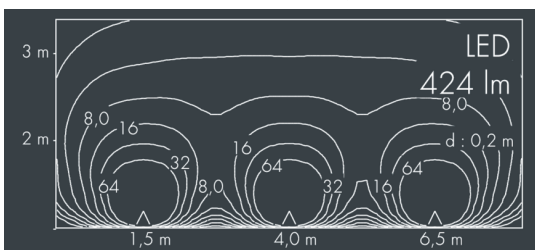

Uplight 180

8 655 016 009

11 W, 424 lm, 3000 K warm white,
wall washer, adjustable optics 30° / 75°

Customized solutions and modifications are possible: Special RAL, DB or NCS colours as polyester powder coat, luminaires in 2700 K and other colour temperatures and versions for high ambient temperature.

Specification text

housing of corrosion-resistant die-cast aluminum AlSi112, double polyester powder coated by high-quality and UV-stabilized coating process, Colour: black RAL 7021, all exterior parts are stainless steel, tempered safety glass flush with frame, anti-reflective coating from 1 side, dark screenprint, for loads up to max. 5000 kg (according to IEC / EN 60598-2-13), silicon gasket, cover frame and closure with 6 stainless steel screws, cable gland: M20, connecting terminal: 3 pole, highly efficient anodized rotationally symmetrical reflector, wall washer lens with optical structure and integral, adjustable glare shield, tilt range: 0-13°, lockable, 0,8 m cable HO7RN-F3G1, integral driver (AC/DC), CRI > 80, max 3 SDCM, service life L90/B10 > 50.000 h, Beam angle (FWHM): 30° / 75°, luminous flux: 424 lm, wattage: 11 W, delivered lumens 40 lm/W, protection type IP68, protection class I, impact resistance IK10, dimensions: Ø 180 mm, width 152 mm, weight 2.7 kg

Specification

Wattage	11 W	Beam angle (FWHM)	30° / 75°
Delivered lumens	40 lm/W	Housing colour	black RAL 7021
Light source	LED 3000 K	Protection type	IP68
Color Rendering Index	CRI > 80	Protection class	I
Colour tolerance	max 3 SDCM	Impact resistance	IK10
Lifetime ta 25° C	L90/B10 > 50.000 h	Dimensions	Ø 180 mm, width 152 mm
Control gear	on / off	Weight	2,70 kg
Input voltage AC	110 – 240 V	Max. ambient temperature ta	35°
Input voltage DC	195 – 240 V		
Voltage protection	2 kV L/N 2 kV L/PE		
Luminaires per B16A / C16A	27 / 45		