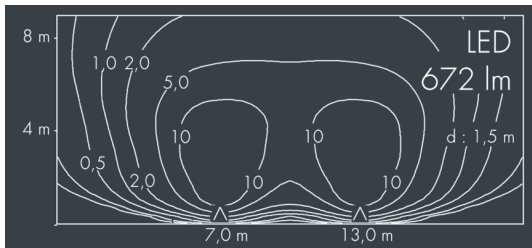

Uplight 220

8 664 016 009

19 W, 672 lm, 3000 K warm white,
wall washer, adjustable optics 25° / 75°

Customized solutions and modifications are possible: Special RAL, DB or NCS colours as polyester powder coat, luminaires in 2700 K and other colour temperatures and versions for high ambient temperature.

Specification text

housing of corrosion-resistant die-cast aluminum AlSi12, double polyester powder coated by high-quality and UV-stabilized coating process, Colour: black RAL 7021, all exterior parts are stainless steel, tempered safety glass flush with frame, anti-reflective coating from 1 side, dark screenprint, for loads up to max. 5000 kg (according to IEC / EN 60598-2-13), silicon gasket, cover frame and closure with 6 stainless steel screws, cable gland: M20, connecting terminal: 3 pole, highly efficient anodized rotationally symmetrical reflector, wall washer lens with optical structure and integral, adjustable glare shield, tilt range: 0-20°, lockable, with Heatslide mechanism for optimal heat dissipation, 0,8 m cable Ho7RN-F3G1, integral driver (AC), CRI > 80, max 3 SDCM, service life L80/B20 > 50.000 h, Beam angle (FWHM): 25° / 75°, luminous flux: 672 lm, wattage: 19 W, delivered lumens 35 lm/W, protection type IP68 (1,5 m), protection class I, impact resistance IK10, dimensions: Ø 220 mm, width 152 mm, weight 4 kg

Wattage	19 W	Beam angle (FWHM)	25° / 75°
Delivered lumens	35 lm/W	Housing colour	black RAL 7021
Light source	LED 3000 K	Protection type	IP68 (1,5 m)
Color Rendering Index	CRI > 80	Protection class	I
Colour tolerance	max 3 SDCM	Impact resistance	IK10
Lifetime ta 25° C	L80/B20 > 50.000 h	Dimensions	Ø 220 mm, width 152 mm
Control gear	on / off	Weight	4,00 kg
Input voltage AC	100 – 277 V		
Input voltage DC	105 – 277 V		
Voltage protection	2 kV L/N 4 kV L/PE		
Luminaires per B16A / C16A	69 / 81		