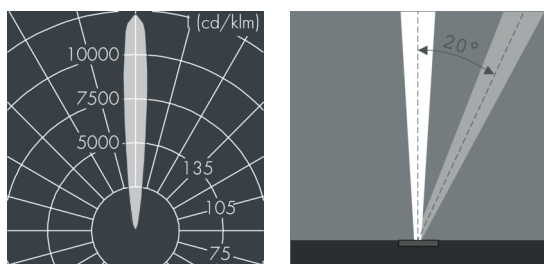

## Uplight 260

8 665 115 019

40 W, 3656 lm, 4000 K neutral white,  
narrow beam, adjustable 11°

Customized solutions and modifications are possible: Special RAL, DB or NCS colours as polyester powder coat, luminaires in 2700 K and other colour temperatures and versions for high ambient temperature.

## Specification text

housing of corrosion-resistant die-cast aluminum AlSi12, double polyester powder coated by high-quality and UV-stabilized coating process, Colour: black RAL 7021, all exterior parts are stainless steel, tempered safety glass flush with frame, anti-reflective coating from 1 side, with slip resistant glass, surface with square pattern print, for loads up to max. 4500 kg (according to IEC / EN 60598-2-13), silicon gasket, cover frame and closure with 6 stainless steel screws, cable gland: M20, connecting terminal: 3 pole, highly efficient anodized rotationally symmetrical reflector, lockable, tilt range: 0-20°, lockable, with Heatslide mechanism for optimal heat dissipation, 0,8 m cable Ho7RN-F3G1, integral driver (AC), CRI > 85, max 2 SDCM, service life L80/B20 > 50.000 h, Beam angle (FWHM): 11°, luminous flux: 3656 lm, wattage: 40 W, delivered lumens 91 lm/W, protection type IP68, protection class I, impact resistance IK10, dimensions: Ø 260 mm, width 152 mm, weight 5,6 kg

## Specification

Wattage	40 W	Beam angle (FWHM)	11°
Delivered lumens	91 lm/W	Housing colour	black RAL 7021
Light source	LED 4000 K	Protection type	IP68
Color Rendering Index	CRI > 85	Protection class	I
Colour tolerance	max 2 SDCM	Impact resistance	IK10
Lifetime ta 25° C	L80/B20 > 50.000 h	Dimensions	Ø 260 mm, width 152 mm
Control gear	on / off	Weight	5,60 kg
Input voltage AC	120 – 277 V	Max. ambient temperature ta	35°
Voltage protection	6 kV L/N   6 kV L/PE		
Luminaires per B16A / C16A	16 / 28		