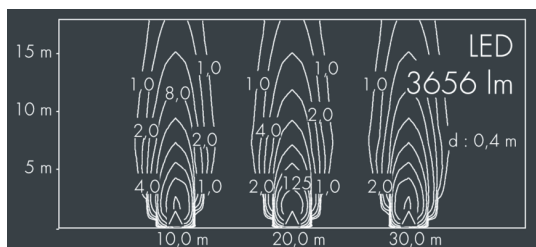

## Uplight 260

8 665 115 019

40 W, 3656 lm, 4000 K neutral white,  
narrow beam, adjustable 11°

Customized solutions and modifications are possible: Special RAL, DB or NCS colours as polyester powder coat, luminaires in 2700 K and other colour temperatures and versions for high ambient temperature.

## Specification text

housing of corrosion-resistant die-cast aluminum AlSi12, double polyester powder coated by high-quality and UV-stabilized coating process, Colour: black RAL 7021, all exterior parts are stainless steel, tempered safety glass flush with frame, anti-reflective coating from 1 side, with slip resistant glass, surface with square pattern print, for loads up to max. 4500 kg (according to IEC / EN 60598-2-13), silicon gasket, cover frame and closure with 6 stainless steel screws, cable gland: M20, connecting terminal: 3 pole, highly efficient anodized rotationally symmetrical reflector, lockable, tilt range: 0-20°, lockable, with Heatslide mechanism for optimal heat dissipation, 0,8 m cable Ho7RN-F3G1, integral driver (AC), CRI > 85, max 2 SDCM, service life L80/B20 > 50.000 h, Beam angle (FWHM): 11°, luminous flux: 3656 lm, wattage: 40 W, delivered lumens 91 lm/W, protection type IP68, protection class I, impact resistance IK10, dimensions: Ø 260 mm, width 152 mm, weight 5,6 kg

## Specification

Wattage	40 W	Beam angle (FWHM)	11°
Delivered lumens	91 lm/W	Housing colour	black RAL 7021
Light source	LED 4000 K	Protection type	IP68
Color Rendering Index	CRI > 85	Protection class	I
Colour tolerance	max 2 SDCM	Impact resistance	IK10
Lifetime ta 25° C	L80/B20 > 50.000 h	Dimensions	Ø 260 mm, width 152 mm
Control gear	on / off	Weight	5,60 kg
Input voltage AC	120 – 277 V	Max. ambient temperature ta	35°
Voltage protection	6 kV L/N   6 kV L/PE		
Luminaires per B16A / C16A	16 / 28		